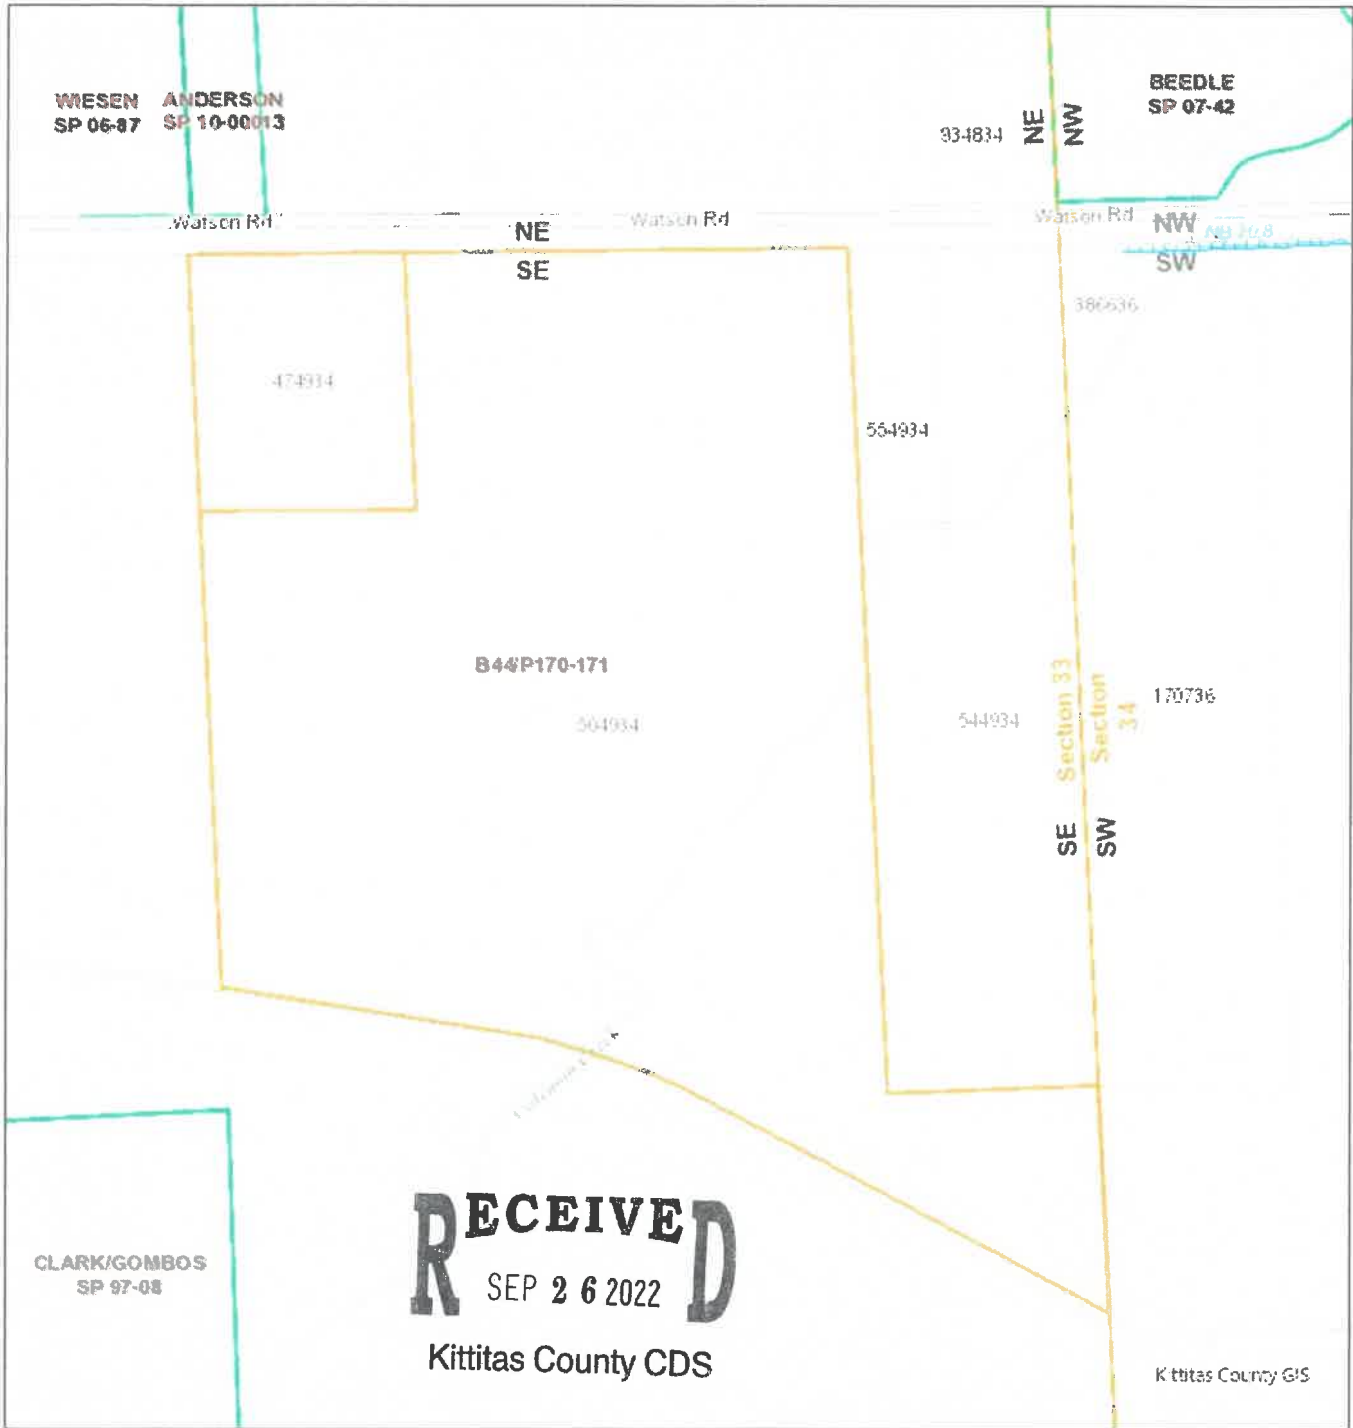

# Kittitas County COMPAS Map

**RECEIVED**  
 SEP 26 2022  
 Kittitas County CDS

Date 9/22/2022

1 inch equals 376 feet

0 0.02 0.04 0.09 mi

**Disclaimer**  
 Kittitas County makes every effort to produce and publish the most current and accurate information possible. No warranties, expressed or implied, are provided for the data, its use, or its interpretation. Kittitas County does not guarantee the accuracy of the material contained herein and is not responsible for any use, misuse or representations by others regarding this information or its derivatives.